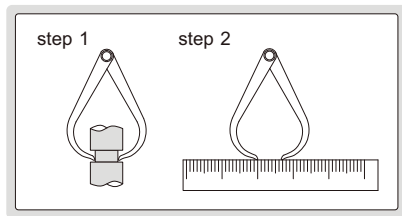

OUTSIDE CALIPERS

- Made of carbon steel

Code	Size (L)	Range (W)	h
7241-150	150mm	0-150mm	2mm
7241-200	200mm	0-200mm	3mm
7241-300	300mm	0-300mm	3mm

7241-150